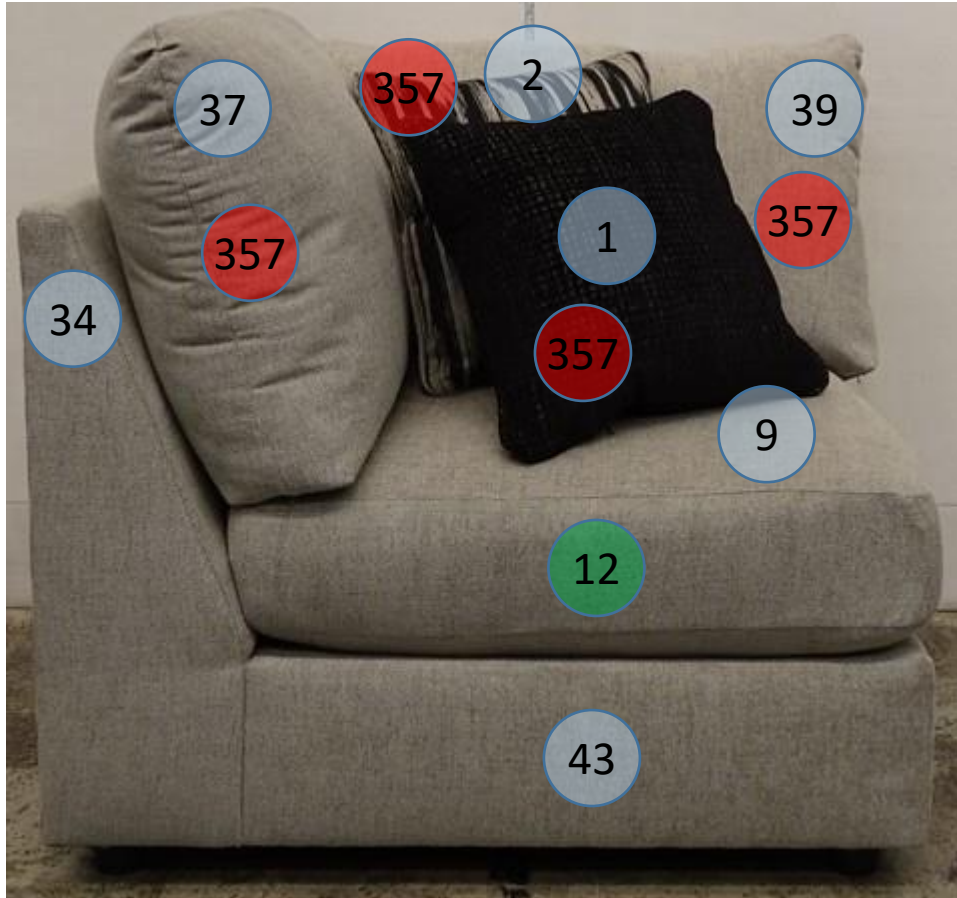

9870777

Call Out	Description
●	Blown Fiber
●	Cushion Chaise Pad - top Pad
●	Cushion Foam
●	KD Component
●	Cover

Signature
DESIGN
BY **ASHLEY**®

**BACK SACK USED ON
WANEK ONLY**

987 SECTIONAL
DIMENSIONS
7 PIECE
CONFIGURATION