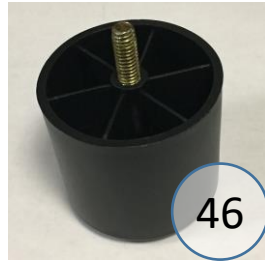

9870777

Call Out	Description
●	Blown Fiber
●	Cushion Chaise Pad - top Pad
●	Cushion Foam
●	KD Component
●	Cover

Signature
DESIGN
BY **ASHLEY**®

**BACK SACK USED ON
WANEK ONLY**

987 SECTIONAL
DIMENSIONS
7 PIECE
CONFIGURATION